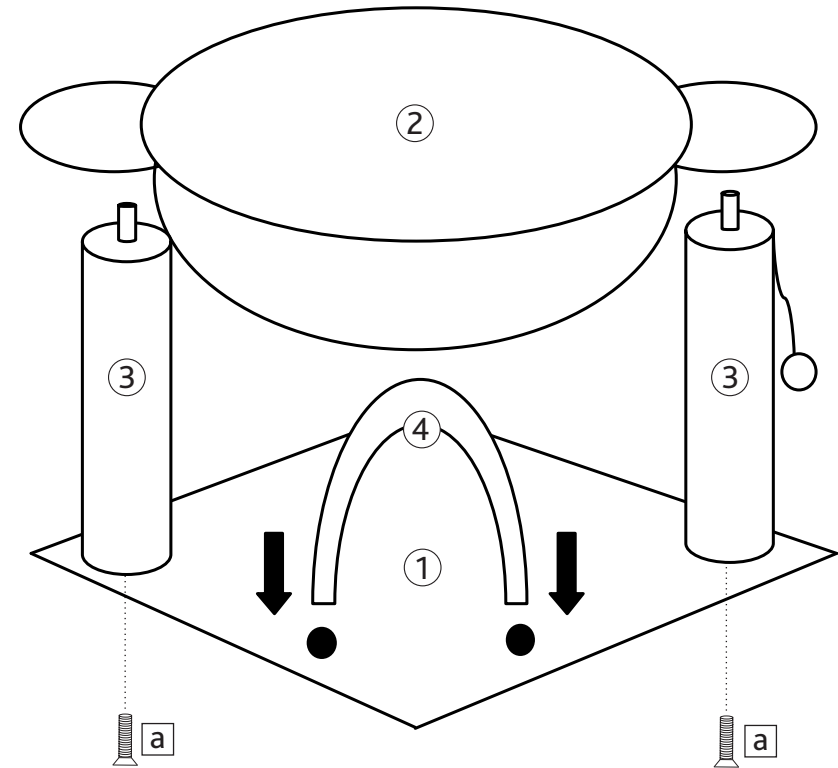

Item No.	Scratching Post	Color	Height
44556	Baza with brush	gray	ø 3.5 × 19.5 in. (ø 9 × 50 cm)

Pos. No.	Description	Measurement	Quantity	Item No.
Pos. 1	Bottom plate	15.5 × 15.5 × 0.75 in. (40 × 40 × 2 cm)	1	44556-10
Pos. 2	Hammock	20.25 × 15.5 × 3.75 in. (52 × 40 × 10 cm)	1	44556-11
Pos. 3	Post with spacerbolt	ø 3.5 × 16.75 in. (ø 9 × 43 cm)	2	44556-12
Pos. 4	Brush		1	44556-13
Pos. a	Countersunk screw	M8 × 1.771 in. (M8 × 45 mm)	2	44556-20
Pos. b	Allen key		1	

USA Advice:

This product should be assembled by an adult.
 Please mount the brush in the pre-drilled holes.
 Please check the screws regularly and retighten them if necessary.