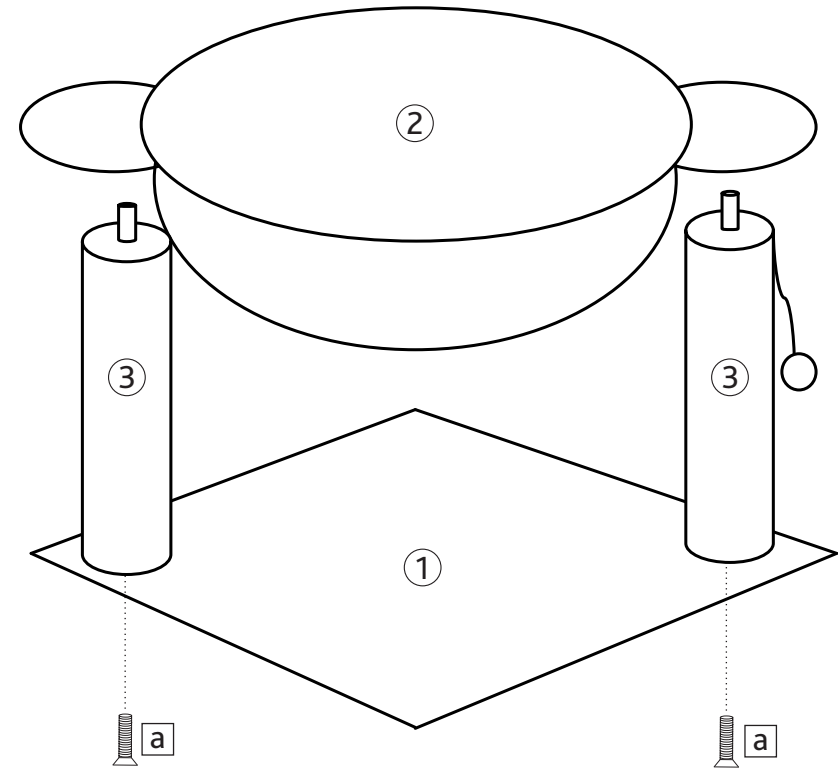

Item No.	Scratching Post	Color	Height
44552	Baza XXL	cream	ø 3.5 × 19.5 in. (ø 9 × 50 cm)

Pos. No.	Description	Measurement	Quantity	Item No.
Pos. 1	Bottom plate	18 × 18 × 0.75 in. (46 × 46 × 2 cm)	1	44552-10
Pos. 2	Hammock	ø 17.5 × 3.75 in. (ø 45 × 10 cm)	1	44552-11
Pos. 3	Post with spacerbolt	ø 3.5 × 16.75 in. (ø 9 × 43 cm)	2	44552-12
Pos. a	Countersunk screw	M8 × 1.771 in. (M8 × 45 mm)	2	44552-20
Pos. b	Allen key		1	

USA Advice:

This product should be assembled by an adult.
 Please check the screws regularly and retighten them if necessary.