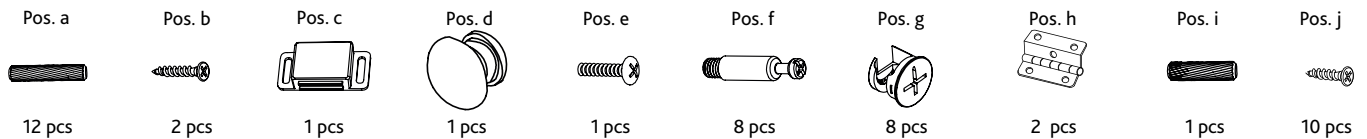

TRIXIE

Assembly and Care Instruction Pet House

Item No.		Color	Height	Color Code		
4029	Pet House	white	19.25 × 20 × 20 in. (49 × 51 × 51 cm)	0		
		gray	19.25 × 20 × 20 in. (49 × 51 × 51 cm)	1		
		brown	19.25 × 20 × 20 in. (49 × 51 × 51 cm)	2		

Pos. No.	Description	Measurement	Quantity	Item No. -0	Item No. -1	Item No. -2
Pos. 1	Bottom plate	17 × 0.25 × 19.25 in. (432 × 12 × 492 mm)	1	40290-10	40291-10	40292-10
Pos. 2	Side panel, left	19 × 19.25 × 0.25 in. (485 × 494 × 12 mm)	1	40290-20	40291-20	40292-20
Pos. 3	Side panel, right	19 × 19.25 × 0.25 in. (485 × 494 × 12 mm)	1	40290-21	40291-21	40292-21
Pos. 4	Front Door plate	17 × 16.75 × 0.25 in. (437 × 427 × 12 mm)	1	40290-30	40291-30	40292-30
Pos. 5	Back Panel	17.25 × 17.25 × 0.11 in. (451 × 441 × 3 mm)	1	40290-40	40291-40	40292-40
Pos. 6	Top Panel	20 × 0.75 × 33.25 in. (510 × 24 × 485 mm)	1	40290-50	40291-50	40292-50
Pos. 7	End strip	17 × 1.25 × 0.25 in. (432 × 32 × 12 mm)	1	40290-51	40291-51	40292-51
Pos. a	Dovel, large	0.23 × 1 in. (ø 6 × 30 mm)	12	4029-60	4029-60	4029-60
Pos. b	Countersunk screw	0.118 × 0.472 in. (M3 × 12 mm)	2			
Pos. c	Closing Latch, magnetic		1			
Pos. d	Knob		1			
Pos. e	Screw for Knob	0.157 × 0.708 in. (M4 × 18 mm)	1			
Pos. f	Bolt for Cam Lock	0.236 × 1.377 in. (M6 × 35 mm)	8			
Pos. g	Cam Lock	0.472 × 0.393 in. (ø 12 × 10 mm)	8			
Pos. h	Hinge		2			
Pos. i	Dovel, small	0.236 × 0.787 in. (ø 6 × 20 mm)	1			
Pos. j	Countersunk screw	0.118 × 0.393 in. (M3 × 10 mm)	10			