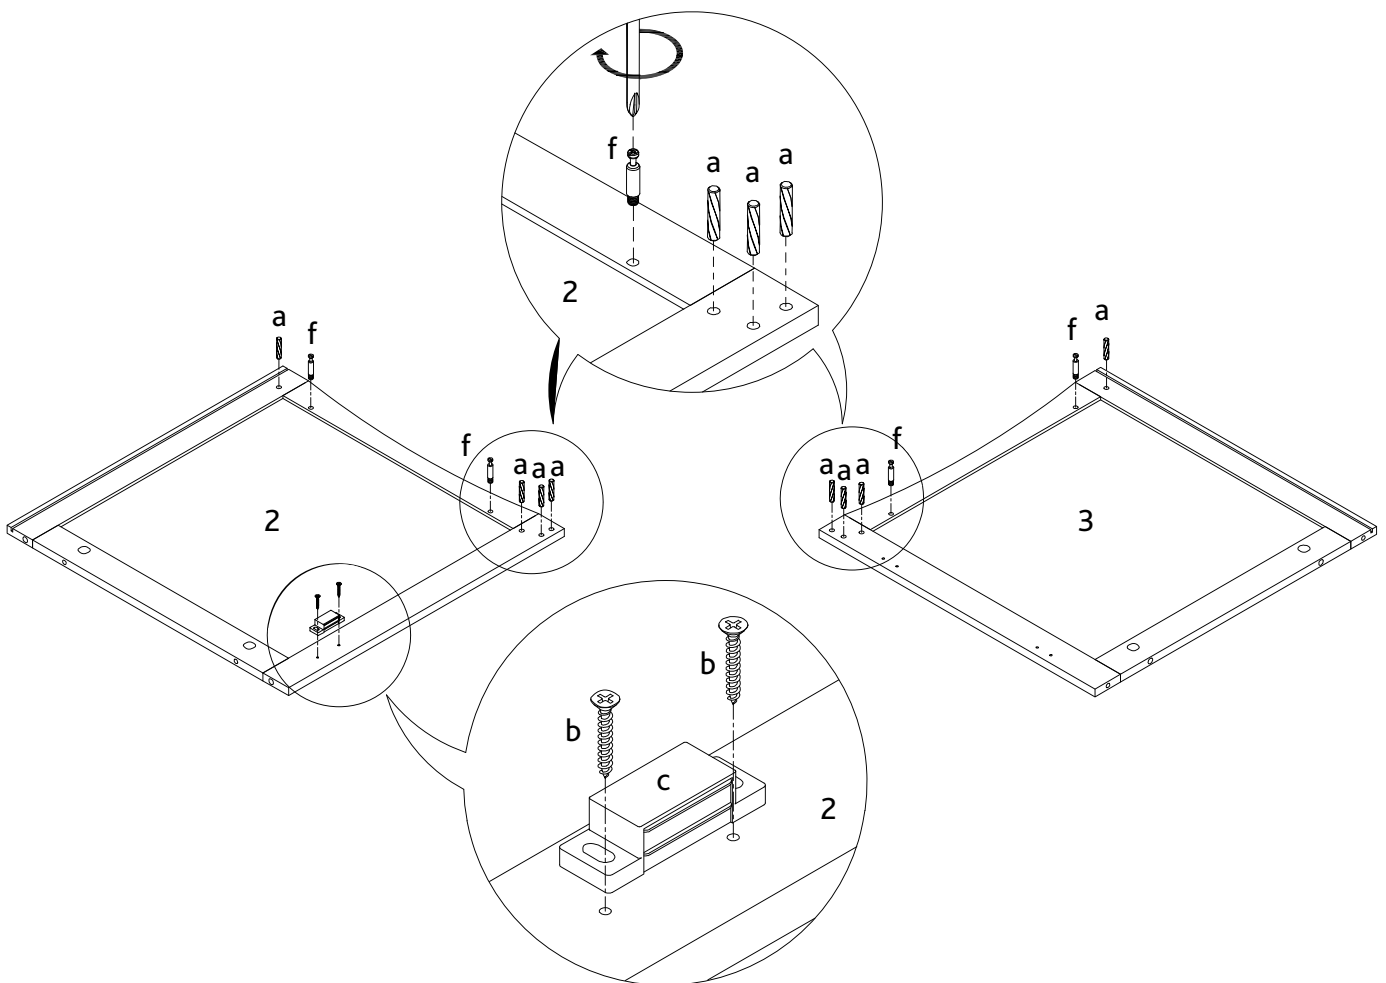

ASSEMBLY INSTRUCTIONS

1				
	a 8 pcs	f 4 pcs	b 2 pcs	c 1 pcs