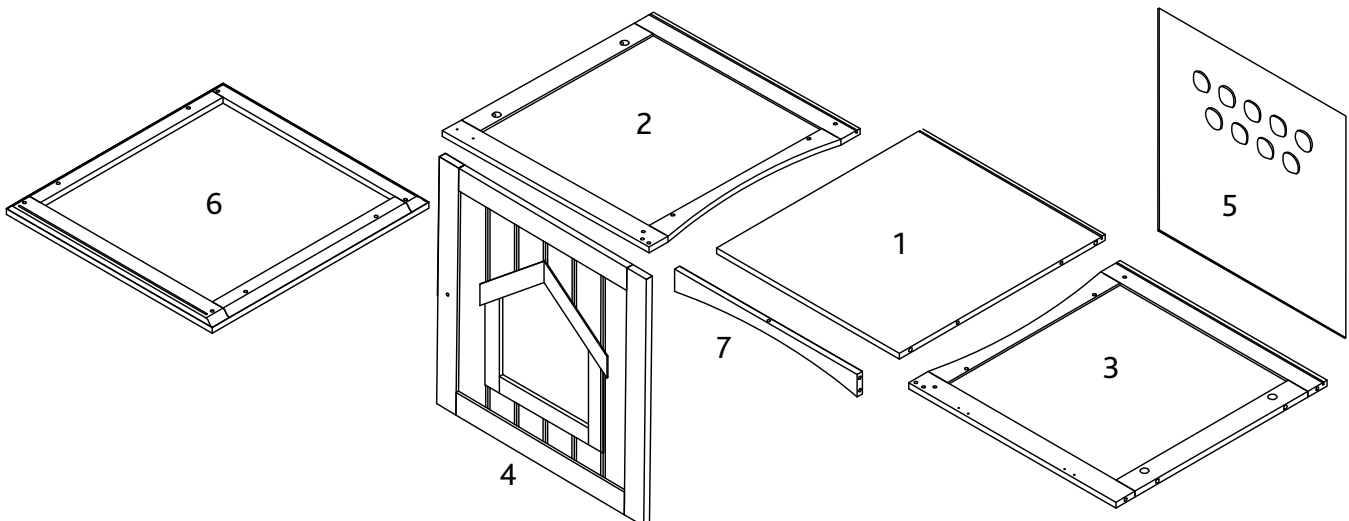

TRIXIE

Assembly and Care Instruction Pet House

Item No.		Color	Height	Color Code		
4029	Pet House	white	19.25 × 20 × 20 in. (49 × 51 × 51 cm)	0		
		gray	19.25 × 20 × 20 in. (49 × 51 × 51 cm)	1		
		brown	19.25 × 20 × 20 in. (49 × 51 × 51 cm)	2		

Pos. No.	Description	Measurement	Quantity	Item No. -0	Item No. -1	Item No. -2
Pos. 1	Bottom plate	17 × 0.25 × 19.25 in. (432 × 12 × 492 mm)	1	40290-10	40291-10	40292-10
Pos. 2	Side panel, left	19 × 19.25 × 0.25 in. (485 × 494 × 12 mm)	1	40290-20	40291-20	40292-20
Pos. 3	Side panel, right	19 × 19.25 × 0.25 in. (485 × 494 × 12 mm)	1	40290-21	40291-21	40292-21
Pos. 4	Front Door plate	17 × 16.75 × 0.25 in. (437 × 427 × 12 mm)	1	40290-30	40291-30	40292-30
Pos. 5	Back Panel	17.25 × 17.25 × 0.11 in. (451 × 441 × 3 mm)	1	40290-40	40291-40	40292-40
Pos. 6	Top Panel	20 × 0.75 × 33.25 in. (510 × 24 × 485 mm)	1	40290-50	40291-50	40292-50
Pos. 7	End strip	17 × 1.25 × 0.25 in. (432 × 32 × 12 mm)	1	40290-51	40291-51	40292-51
Pos. a	Dovel, large	0.23 × 1 in. (ø 6 × 30 mm)	12	4029-60	4029-60	4029-60
Pos. b	Countersunk screw	0.118 × 0.472 in. (M3 × 12 mm)	2			
Pos. c	Closing Latch, magnetic		1			
Pos. d	Knob		1			
Pos. e	Screw for Knob	0.157 × 0.708 in. (M4 × 18 mm)	1			
Pos. f	Bolt for Cam Lock	0.236 × 1.377 in. (M6 × 35 mm)	8			
Pos. g	Cam Lock	0.472 × 0.393 in. (ø 12 × 10 mm)	8			
Pos. h	Hinge		2			
Pos. i	Dovel, small	0.236 × 0.787 in. (ø 6 × 20 mm)	1			
Pos. j	Countersunk screw	0.118 × 0.393 in. (M3 × 10 mm)	10			